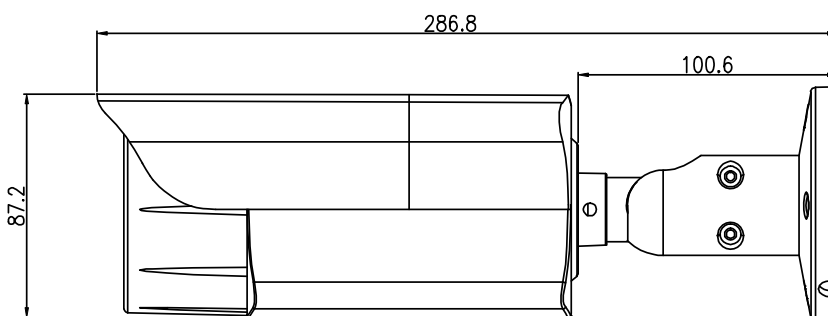

DIMENSIONS

Dimensional tolerance: $\pm 5\text{mm}$

○ SPECIFICATIONS

■ Device		
Image Sensor	1/2.8" SONY CMOS	
Max. Resolution	3840 x 2160	
Lens	f5.0 ~ 50mm / F1.6 ~ F2.2	
Viewing Angle	Tele 8.5° ~ Wide 56° (Diagonal)	
Min Illumination	0.001 Lux (IR LED off), 0 Lux (IR LED on)	
Shutter Speed	AUTO, 1/25s ~ 1/100000s	
IR LED	4 units	
IR Effective Distance	Up to 80 meters	
Day / Night	YES	
WDR Mode	YES (120dB)	
RTC (real-time clock)	YES	
MicroSD Card Slot	YES (up to 256GB)	
■ Video		
Compression	H265 / H.264	
Video Resolution	Main Stream	8MP (3840x2160) / 6MP (3072x2048) / 5MP (2592x1944) / 4MP (2560x1440) / 3MP (2304x1296) / 2MP (1080P) / 720P
	Sub Stream	2MP (1080P) / 720P / 720x480 / VGA / 640x360 / 480x360 / CIF
Frame Rate	4K (8MP) @ 20FPS	
Video Profile	High profile / Main profile / Base profile	
Multiple Video Streaming	3 streams	
Bitrate Control	512Kbps - 12Mbps, VBR/CBR	
Image Enhancement	WDR / BLC / HLC / 2D DNR / 3D DNR / AWB / MWB / AGC	
Day / Night Switch	Auto / Color / (B/W) / Timing	
Forced Anti-flicker	YES	
Defog	YES	
White Balance	Auto / Manual	
Image Orientation	Rotate / Mirror	
Privacy Mask	YES	
Text Overlay	YES	
OSD Title	Location / font size / text configurable; text input (English & Chinese characters) and image upload (BMP) supported	
■ Audio		
Microphone built-in	YES	
Line out	YES	
Encoding	G.711-u / G.711-a	
Audio Adjustment	YES	
■ Alarm & Event		
Alarm in	YES	
Alarm out	YES	
Detection Mode	Motion / Human / Vehicle / Alarm Detection	
Detection Schedule	YES	
Motion Detection Area	1x1, 2x2, 3x2, 3x3, 4x3, 4x4, 8x8, 16x16, 22x18	
Detection Alert	Audio alert with customized mp3 audio file(s)	