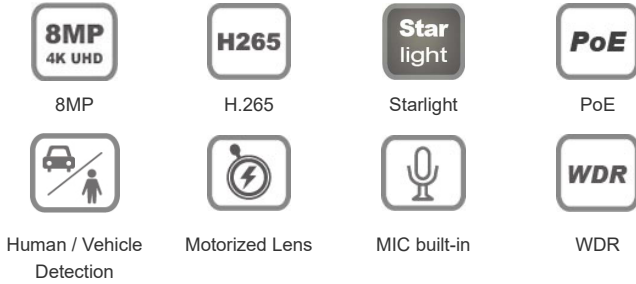

## AI-based 8MP H.265 IR Bullet IP Camera

### FEATURES

- **Starlight visibility** to offer clear & color images even at night
- Equipped with a **motorized lens of f2.8 ~ 12mm**
- **AI-based human / vehicle detection** supported to avoid false detection alarms
- **ONVIF** standard supported to simplify system integration
- **POE (Power-over-Ethernet)** support to eliminate the use of power cables and reduce installation costs
- **Microphone built-in** for audio recording
- IR effective range **up to 30 meters** for night surveillance
- **WDR** to increase image recognizability in overexposure and dark areas
- **Remote Surveillance**  
**Compatible** with **Internet Explorer 6** and above, **Microsoft Edge** & **Google Chrome**