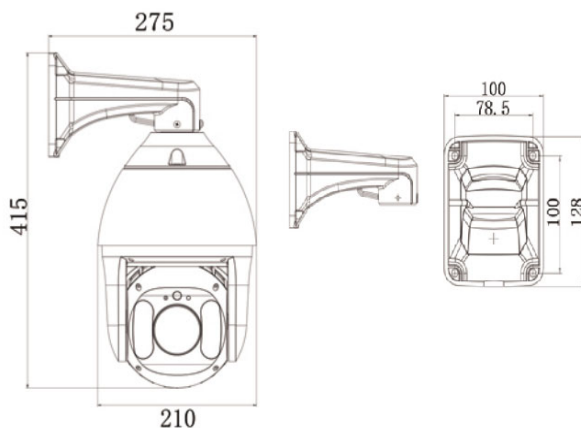

DGM2937SVAT

AI-based 2MP H.265 20X Speed Dome IP Camera

FEATURES

- **Starlight visibility** to offer clear & color images even at night
- Zoom lens of f4.7 ~ f94mm with **20X optical zoom**, suitable for various monitoring environments
- **AI-based human detection** supported to avoid false detection alarms
- **PTZ control** for seamless monitoring:
- **ONVIF** standard supported to simplify system integration
- **POE (Power-over-Ethernet)** support to eliminate the use of power cables and reduce installation costs
- **Microphone built-in** for audio recording and **line out support** for audio broadcasting
- IR effective range **up to 120 meters** for night surveillance
- **WDR** to increase image recognizability in overexposure and dark areas
- **Remote Surveillance Compatible** with **Internet Explorer 6** and above, **Microsoft Edge** & **Google Chrome**

DIMENSIONS

○ SPECIFICATIONS

■ Device

| | |
|-----------------------|---|
| Image Sensor | 1/2.8" SONY CMOS |
| Max. Resolution | 1920 x 1080 |
| Lens | f4.7 ~ 94mm / F1.6 - F3.5 |
| Viewing Angle | Tele 2.9° ~ Wide 64° (Diagonal) |
| Min Illumination | 0.001 Lux (IR LED off), 0 Lux (IR LED on) |
| Shutter Speed | AUTO, 1/25s ~ 1/100000s |
| IR LED | 8 units |
| IR Effective Distance | Up to 120 meters |
| Day / Night | YES |
| WDR Mode | YES (120dB) |
| RTC (real-time clock) | YES |