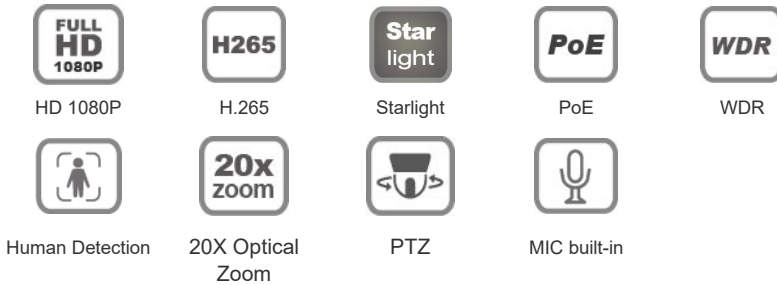

DGM2937SVAT

AI-based 2MP H.265 20X Speed Dome IP Camera

FEATURES

- **Starlight visibility** to offer clear & color images even at night
- Zoom lens of f4.7 ~ f94mm with **20X optical zoom**, suitable for various monitoring environments
- **AI-based human detection** supported to avoid false detection alarms
- **PTZ control** for seamless monitoring:
- **ONVIF** standard supported to simplify system integration
- **POE (Power-over-Ethernet)** support to eliminate the use of power cables and reduce installation costs
- **Microphone built-in** for audio recording and **line out support** for audio broadcasting
- IR effective range **up to 120 meters** for night surveillance
- **WDR** to increase image recognizability in overexposure and dark areas
- **Remote Surveillance Compatible** with **Internet Explorer 6** and above, **Microsoft Edge** & **Google Chrome**

DIMENSIONS

○ SPECIFICATIONS

■ Device

| | |
|-----------------------|---|
| Image Sensor | 1/2.8" SONY CMOS |
| Max. Resolution | 1920 x 1080 |
| Lens | f4.7 ~ 94mm / F1.6 - F3.5 |
| Viewing Angle | Tele 2.9° ~ Wide 64° (Diagonal) |
| Min Illumination | 0.001 Lux (IR LED off), 0 Lux (IR LED on) |
| Shutter Speed | AUTO, 1/25s ~ 1/100000s |
| IR LED | 8 units |
| IR Effective Distance | Up to 120 meters |
| Day / Night | YES |
| WDR Mode | YES (120dB) |
| RTC (real-time clock) | YES |