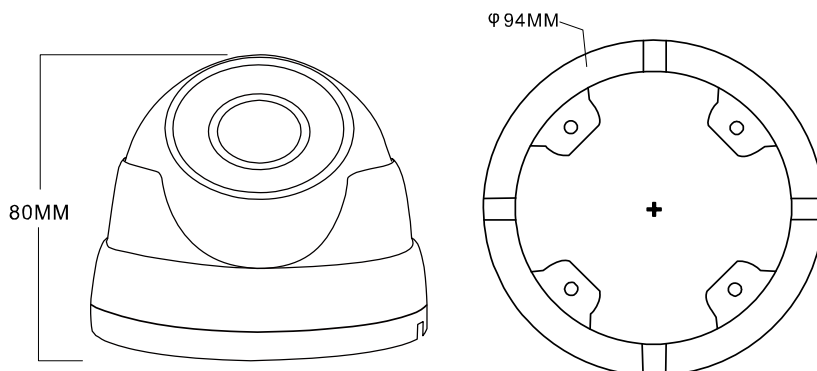

### DIMENSIONS

Dimensional tolerance: ± 5mm

### ■ Device

Image Sensor	1/2.8" SONY CMOS
Max. Resolution	3840 x 2160
Lens	f2.8 mm / F1.6
Viewing Angle	110° (Diagonal)
Min Illumination	0.001 Lux (IR LED off), 0 Lux (IR LED on)
Shutter Speed	AUTO, 1/25s ~ 1/100000s
IR LED	18 units
IR Effective Distance	Up to 30 meters
Day / Night	YES
WDR Mode	YES (120dB)
RTC (real-time clock)	YES