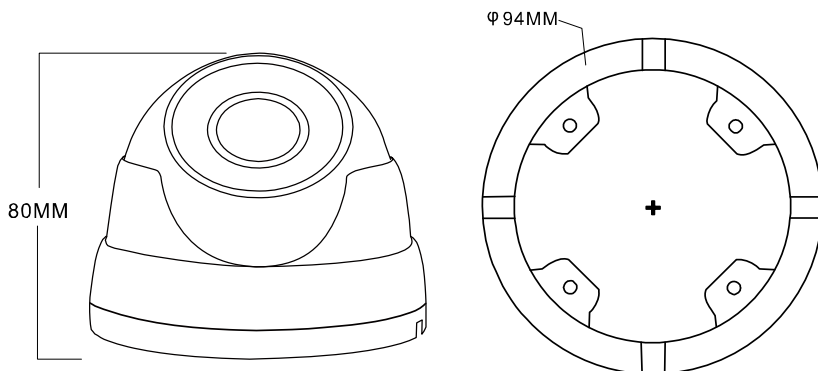

### DIMENSIONS

Dimensional tolerance: ± 5mm

### ■ Device

Image Sensor	1/3" CMOS
Max. Resolution	2592 x 1944
Lens	f2.8 mm / F1.6
Viewing Angle	107° (Diagonal)
Min Illumination	0.01 Lux (IR LED off), 0 Lux (IR LED on)
Shutter Speed	AUTO
IR LED	18 units
IR Effective Distance	Up to 30 meters
Day / Night	YES
WDR Mode	DWDR
RTC (real-time clock)	YES