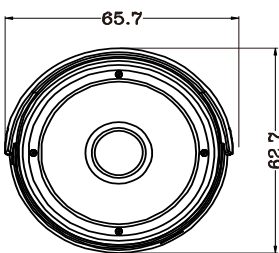

DGM5102GCAT

5MP
QXGAHuman
Detection

H.265

PoE

DWDR

AI-based 5MP H.265 IR Bullet IP Camera

FEATURES

- **AI-based human detection** supported to avoid false detection alarms
- **ONVIF** standard supported to simplify system integration
- **POE (Power-over-Ethernet)** support to eliminate the use of power cables and reduce installation costs
- IR effective range **up to 30 meters** for night surveillance
- **DWDR** to increase image recognizability in overexposure and dark areas
- **Remote Surveillance**
Compatible with **Internet Explorer 6** and above, **Microsoft Edge** & **Google Chrome**

DIMENSIONS

Dimensional tolerance: $\pm 5\text{mm}$

○ SPECIFICATIONS

■ Device

Image Sensor	1/3" CMOS
Max. Resolution	2592 x 1944
Lens	f2.8 mm / F1.6
Viewing Angle	107° (Diagonal)
Min Illumination	0.01 Lux (IR LED off), 0 Lux (IR LED on)
Shutter Speed	AUTO
IR LED	18 units
IR Effective Distance	Up to 30 meters
Day / Night	YES
WDR Mode	DWDR
RTC (real-time clock)	YES

■ Video

Compression	H265 / H.264	
Video Resolution	Main Stream	5MP (2592x1944) / 4MP (2560x1440) / 3MP (2304x1296) / 2MP (1080P) / 720P
	Sub Stream	D1 / VGA / 640x360 / 480x360 / CIF
Frame Rate	5MP @ 25FPS	
Video Profile	High profile / Main profile / Base profile	
Multiple Video Streaming	2 streams	
Bitrate Control	32Kbps - 8Mbps, VBR/CBR	
Image Enhancement	DWDR / HLC / 2D DNR / 3D DNR / AWB	
Day / Night Switch	Auto / Color / (B/W) / Timing	
Forced Anti-flicker	YES	
White Balance	Auto / Manual	
Image Orientation	Flip / Mirror	
Privacy Mask	YES	
Text Overlay	YES	
OSD Title	Location / font size / text configurable; text input (English & Chinese characters) and image upload (BMP) supported	