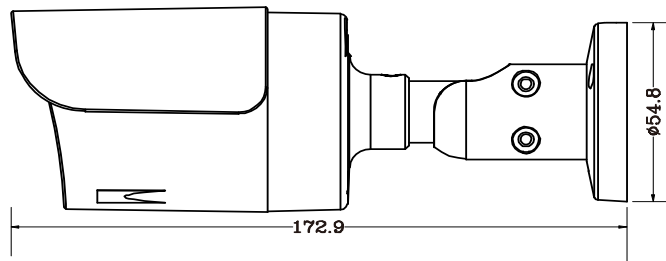

DGM5102GCAT

5MP
QXGAHuman
Detection

H.265

PoE

DWDR

AI-based 5MP H.265 IR Bullet IP Camera

FEATURES

- **AI-based human detection** supported to avoid false detection alarms
- **ONVIF** standard supported to simplify system integration
- **POE (Power-over-Ethernet)** support to eliminate the use of power cables and reduce installation costs
- IR effective range **up to 30 meters** for night surveillance
- **DWDR** to increase image recognizability in overexposure and dark areas
- **Remote Surveillance**
Compatible with **Internet Explorer 6** and above, **Microsoft Edge** & **Google Chrome**

DIMENSIONS

Dimensional tolerance: $\pm 5\text{mm}$

○ SPECIFICATIONS

■ Device

Image Sensor	1/3" CMOS
Max. Resolution	2592 x 1944
Lens	f2.8 mm / F1.6
Viewing Angle	107° (Diagonal)
Min Illumination	0.01 Lux (IR LED off), 0 Lux (IR LED on)
Shutter Speed	AUTO
IR LED	18 units
IR Effective Distance	Up to 30 meters
Day / Night	YES
WDR Mode	DWDR
RTC (real-time clock)	YES

■ Video

Compression	H265 / H.264	
Video Resolution	Main Stream	5MP (2592x1944) / 4MP (2560x1440) / 3MP (2304x1296) / 2MP (1080P) / 720P
	Sub Stream	D1 / VGA / 640x360 / 480x360 / CIF
Frame Rate	5MP @ 25FPS	
Video Profile	High profile / Main profile / Base profile	
Multiple Video Streaming	2 streams	
Bitrate Control	32Kbps - 8Mbps, VBR/CBR	
Image Enhancement	DWDR / HLC / 2D DNR / 3D DNR / AWB	
Day / Night Switch	Auto / Color / (B/W) / Timing	
Forced Anti-flicker	YES	
White Balance	Auto / Manual	
Image Orientation	Flip / Mirror	
Privacy Mask	YES	
Text Overlay	YES	
OSD Title	Location / font size / text configurable; text input (English & Chinese characters) and image upload (BMP) supported	