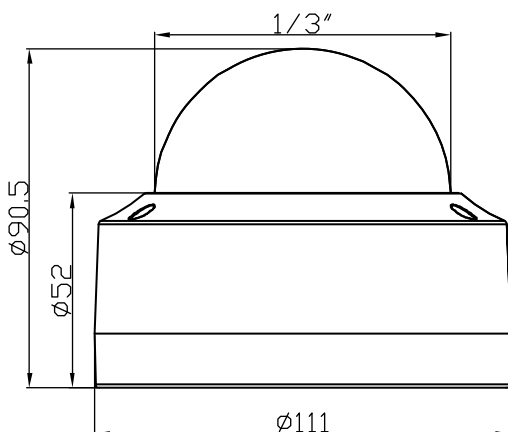

DWDR

AI-based 3MP H.265 IR Dome IP Camera

FEATURES

- Equipped with a **motorized lens of f2.8 ~ 12mm**
- **AI-based human detection** supported to avoid false detection alarms
- **ONVIF** standard supported to simplify system integration
- **POE (Power-over-Ethernet)** support to eliminate the use of power cables and reduce installation costs
- **Microphone built-in** for audio recording
- IR effective range **up to 30 meters** for night surveillance
- **DWDR** to increase image recognizability in overexposure and dark areas
- **IK10** rated, vandal-resistant case to withstand attempts to open or damage the camera
- **Remote Surveillance**
Compatible with **Internet Explorer 6** and above, **Microsoft Edge** & **Google Chrome**

DIMENSIONS

Dimensional tolerance: ± 5mm

○ SPECIFICATIONS

■ Device

Image Sensor	1/2.7" CMOS
Max. Resolution	2304 × 1296
Lens	f2.8 ~ 12mm / F1.6 ~ F2.2
Viewing Angle	Tele 40° ~ Wide 117° (Diagonal)
Min Illumination	0.01 Lux (IR LED off), 0 Lux (IR LED on)
Shutter Speed	AUTO, 1/25s ~ 1/100000s
IR LED	18 units
IR Effective Distance	Up to 30 meters
Day / Night	YES
WDR Mode	DWDR
RTC (real-time clock)	YES