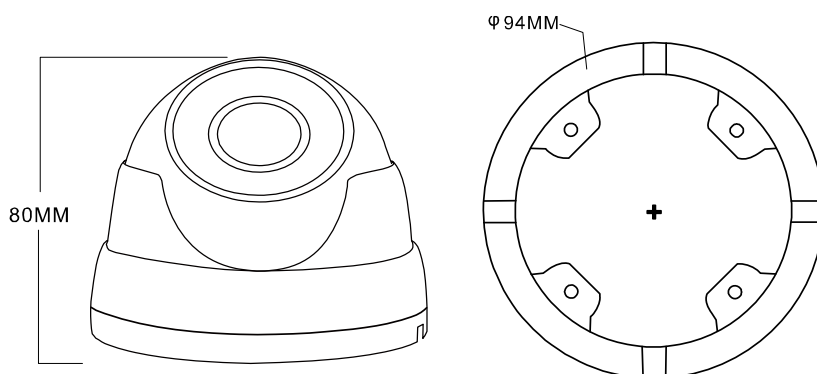

# DGM3202SCT

3MP

Human  
Detection

H.265

PoE

MIC built-in

DWDR

## AI-based 3MP H.265 IR Dome IP Camera

### DIMENSIONS

Dimensional tolerance: ± 5mm