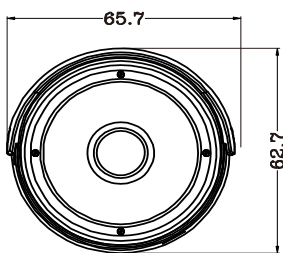

DIMENSIONS

Dimensional tolerance: ± 5mm

○ SPECIFICATIONS

■ Device

Image Sensor	1/2.7" CMOS
Max. Resolution	2304×1296
Lens	f2.8 mm / F1.6
Viewing Angle	112° (Diagonal)
Min Illumination	0.01 Lux (IR LED off), 0 Lux (IR LED on)
Shutter Speed	AUTO, 1/25s ~ 1/100000s
IR LED	18 units
IR Effective Distance	Up to 30 meters
Day / Night	YES
WDR Mode	DWDR
RTC (real-time clock)	YES