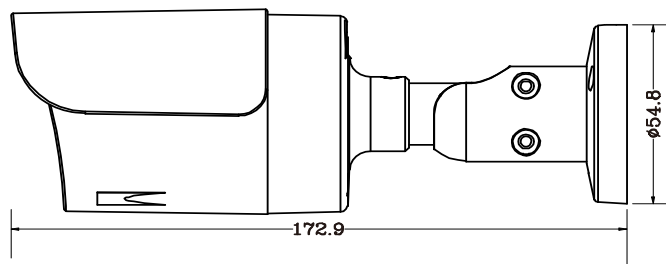

DIMENSIONS

Dimensional tolerance: ± 5mm

○ SPECIFICATIONS

■ Device

Image Sensor	1/2.7" CMOS
Max. Resolution	2304×1296
Lens	f2.8 mm / F1.6
Viewing Angle	112° (Diagonal)
Min Illumination	0.01 Lux (IR LED off), 0 Lux (IR LED on)
Shutter Speed	AUTO, 1/25s ~ 1/100000s
IR LED	18 units
IR Effective Distance	Up to 30 meters
Day / Night	YES
WDR Mode	DWDR
RTC (real-time clock)	YES