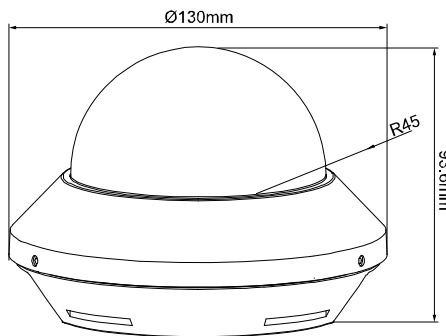

AVT1203XT

HD CCTV 1080P

IR Dome Camera

● FEATURES

- (1) 1/2.7" CMOS Sensor with 1080P video output
- (2) External alarm I/O device connection
- (3) DWDR to increase image recognizability in overexposure and dark areas.
- (4) IR effective distance up to 20 meters for 24-hour surveillance
- (5) PIR sensor built-in for alarm detection
- (6) Camera parameters adjustable when used with HD CCTV DVR

● DIMENSIONS*

*Dimensional Tolerance: ± 5mm

● SPECIFICATIONS*

MODEL	AVT1203XT
Pick-up Element	1/ 2.7" CMOS image sensor
Number of Pixels	1936(H) x 1096(V)
Video Frame Rate	1080P@30fps / 1080P@25fps
Min. Illumination	0.1 Lux (IR LED off) / F1.8, 0 Lux (IR LED ON)
S/N Ratio	More than 48dB (AGC OFF)
Shutter Speed	1/30 (1/25) sec ~ 1/ 60000 (1/ 50000) sec
Lens	f2.8mm / F1.8
Lens Angle	118° (Horizontal) / 65° (Vertical) / 136° (Diagonal)
IR LED	2 Units
IR Effective Distance	20 meters
PIR Sensor	Detection Range 76° wide angle with up to 5m long distance at 2.5m height (under 30°C)
IR Shift	YES
Day & Night Mode	YES
IRIS Mode	AES
White Balance	AUTO / INDOOR / OUTDOOR / MANUAL
AGC	Adjustable
Sharpness	Adjustable
Flickerless	50HZ / 60HZ / OFF
BLC	Adjustable
DWDR	YES
External alarm I/O	YES (1 in / 1 out)
Operating Temperature	0°C ~ 40°C
Operating Humidity	90% or less relative humidity
Power Source (±10%)	DC12V / 0.5A
Current Consumption (±10%)	140 mA (IR LED OFF); 340 mA (IR LED ON)
Net Weight (kg)	0.45
Certification	CE