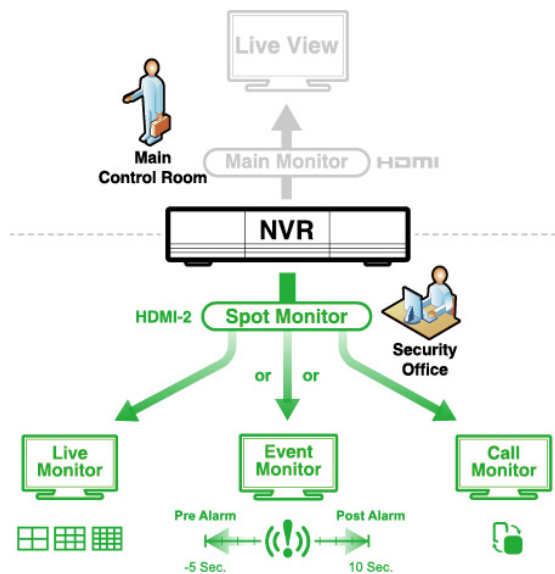

Cloud Service - EaZy Networking

EaZy Networking, the cloud service provided by AVTECH, can be used to simplify the network setup and quickly connect this device to the internet with our free mobile app, EagleEyes.

Alarm Scenario Customization

"Scenario" is a new feature allowing you to customize a series of actions which will be run automatically after the specified event occurs. There are several scenario templates for you to choose when and what to do after a specific event occurs.

Spot Monitor

In addition to the main display via the main HDMI-1 output, you can assign a secondary display via the HDMI-2, VGA or composite output to show live view, call monitor or event monitor.

Push Video & Push Status - Active Event Notification with EagleEyes App

- Push Video to send instant notifications for an alarm event when an alarm device is connected to the DVR.
- Push Status to send instant notifications for system events, such as video loss or HDD data removal.