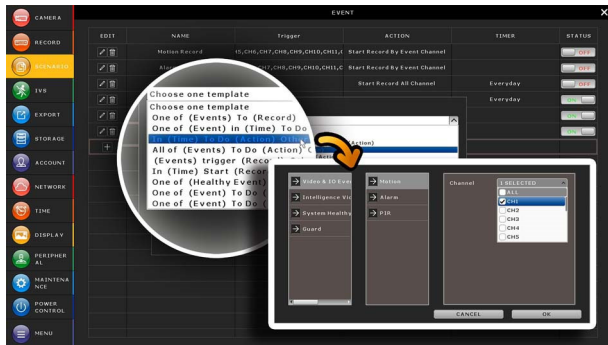

AVH8564AX

64CH 8MP Video Recording
8-Bay Storage
EaZy Networking
Push Video / Push Status

Features

H.265 Compression Technology

With this compression technology, the recording capacity is greatly enhanced as well as bandwidth saving for better efficiency and performance than the systems employing other compression formats

Event Pop-up / Preview

All events are listed on the right panel with corresponding event icons for you to quickly recognize the event type. The most current one will flash to catch your attention. Click one event and you're able to preview the footage with pre-alarm images.

Cloud Service - EaZy Networking

EaZy Networking, the cloud service provided by AVTECH, can be used to simplify the network setup and quickly connect this device to the internet with our free mobile app, EagleEyes.

Spot Monitor

In addition to the main display via the main HDMI-1 output, you can assign a secondary display via the HDMI-2, VGA or composite output to show live view, call monitor or event monitor.

Push Video & Push Status - Active Event Notification with EagleEyes App