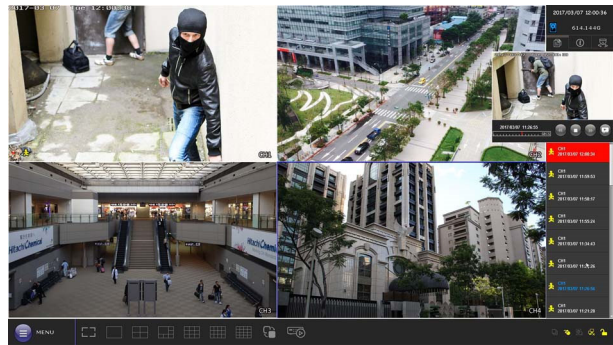

Event Pop-up / Preview

All events are listed on the right panel with corresponding event icons for you to quickly recognize the event type. The most current one will flash to catch your attention. Click one event and you're able to preview the footage with pre-alarm images.