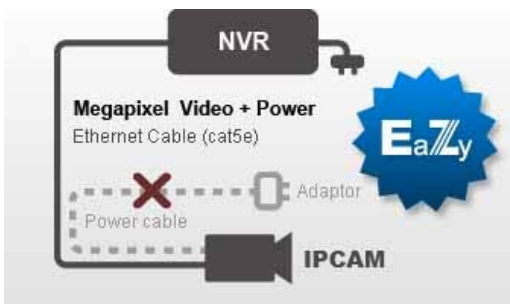

8CH HD Video Recorder

Features

One Ethernet Cable Solution (PON,
Power-over-Network)

Camera power supply & video transmission over one Ethernet cable to eliminate the needs of power adapters for your cameras during the whole HD surveillance system setup