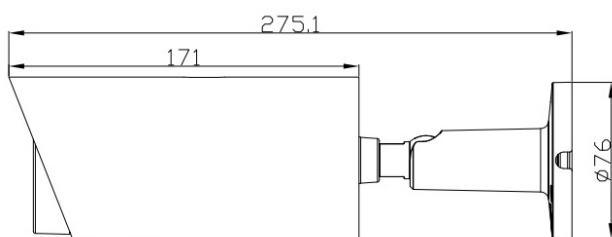

MIC built-in

External I/O

MicroSD Card  
RecordingIK10 (For metal  
casing)

### DIMENSIONS

Dimensional tolerance: ± 5mm